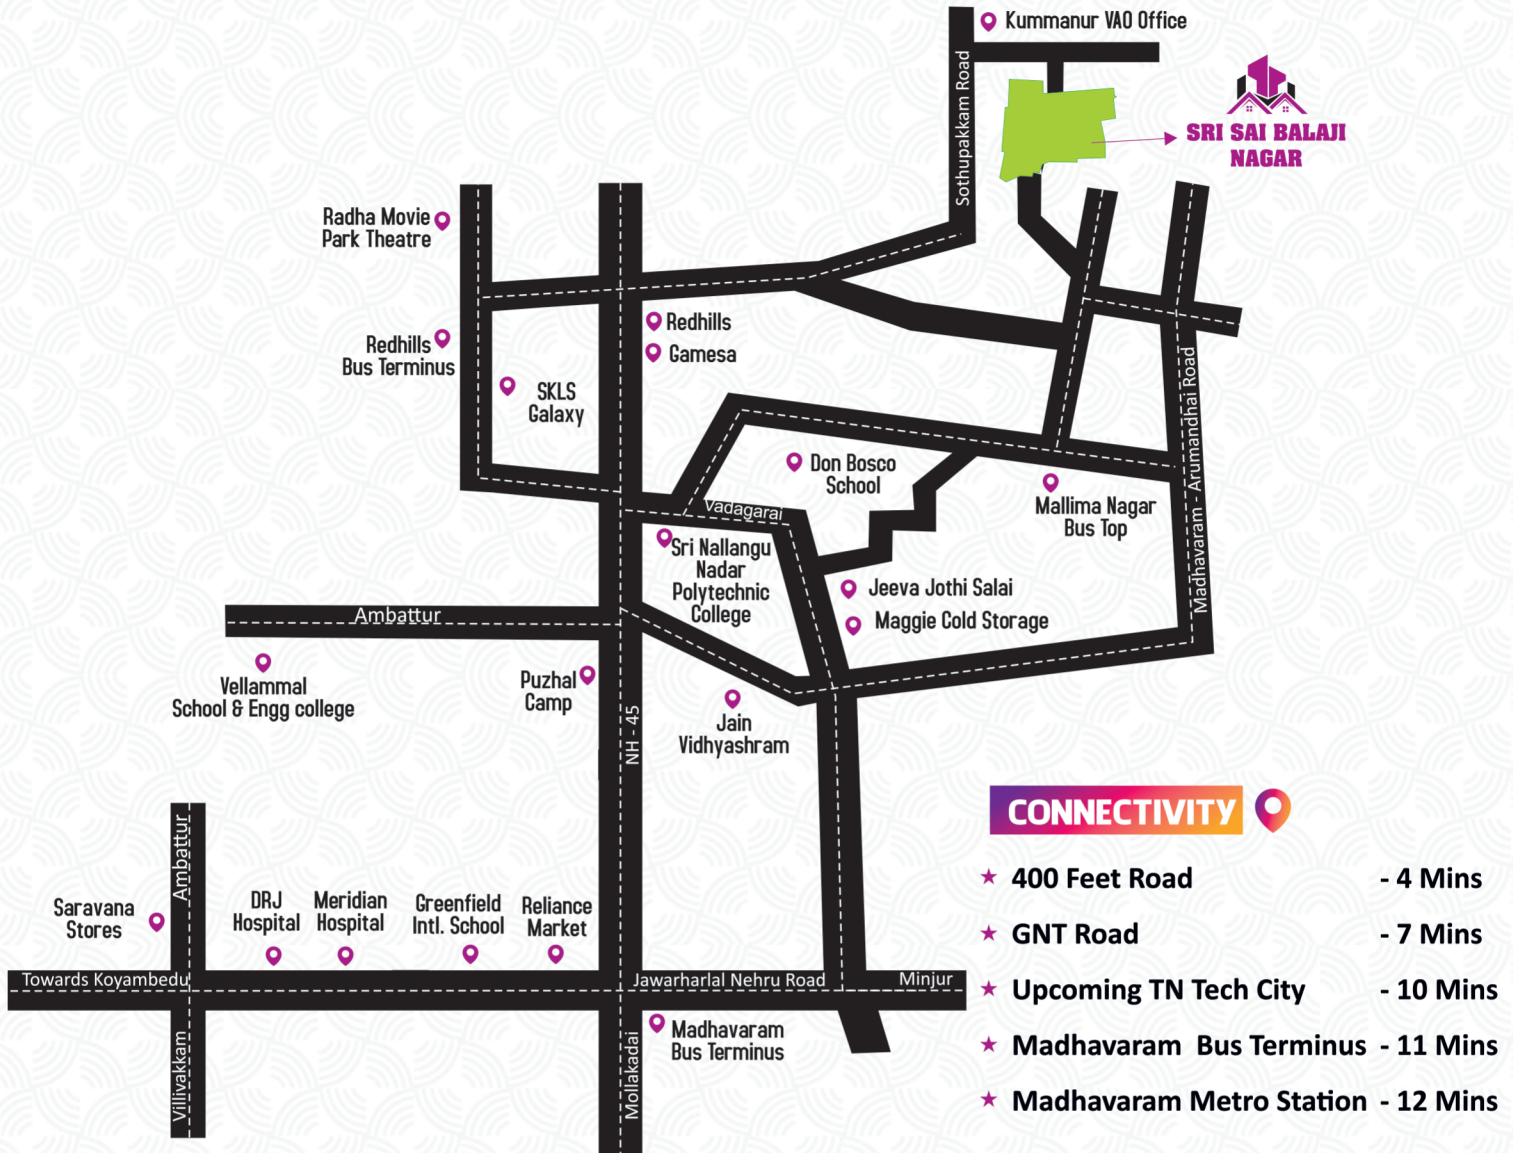

KEYPLAN

SCHOOLS & COLLEGES

- ★ Don Bosco Matriculation School - 5 Mins
- ★ Sri Venkateswara Medical College - 6 Mins
- ★ The Velammal Int. School - 15 Mins
- ★ Vels Medical College - 16 Mins
- ★ RMK College of Engineering & Technology - 19 Mins

HOSPITAL

- ★ Vels Hospital - 5 Mins
- ★ Sri Venkateswara Medcity - 5 Mins
- ★ RIMS Hospital - 6 Mins

SHREE VENKATESHWARA
LAND DEVELOPERS & CIVIL CONSTRUCTIONS

299/11, MRH Road, Madhavaram,
Chennai-600060
Landmark: Opp to Madhavaram Bus Stand

Contact

Designed By
DOODLE ID
86 82 86 2222