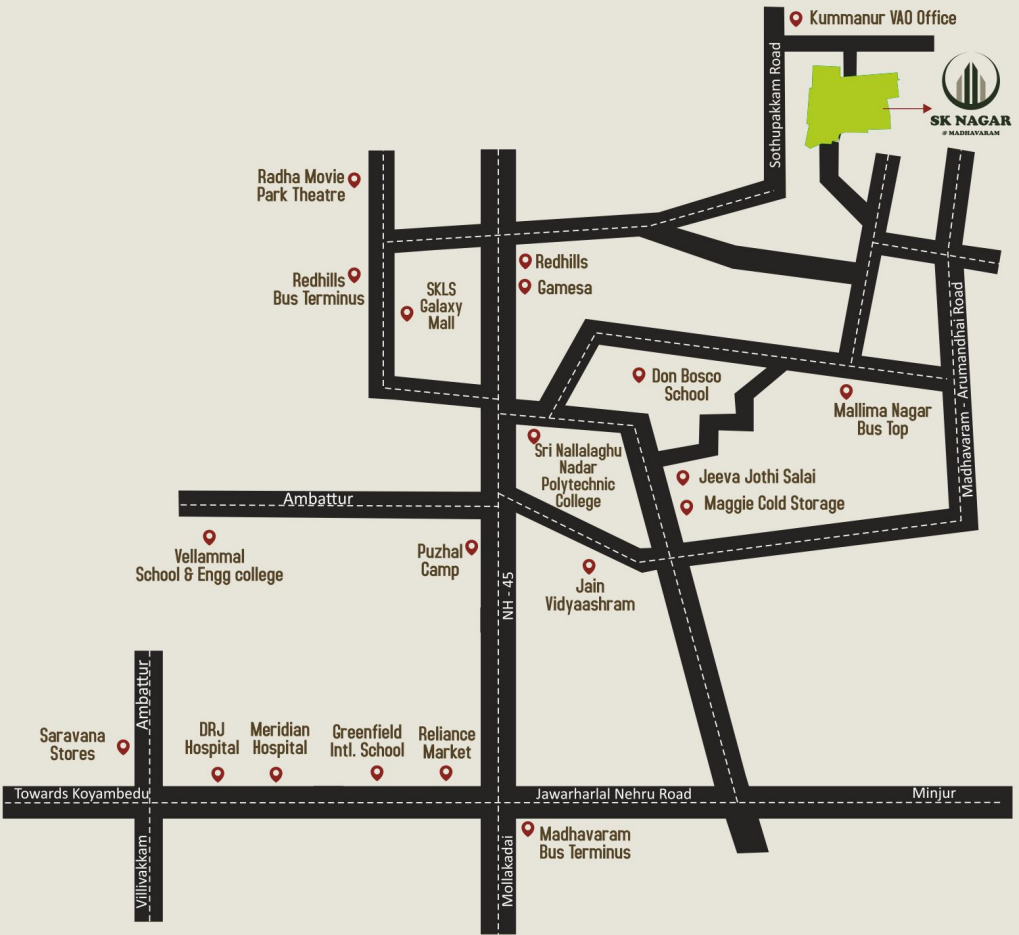

KEYPLAN

NOT TO SCALE

SHREE VENKATESHWARA
LAND DEVELOPERS & CIVIL CONSTRUCTIONS

SHREE VENKATESHWARA
PLOT PROMOTERS

Contact

299/11, MRH Road, Madhavaram, Chennai-600060. Landmark: Opp to Madhavaram Bus Stand
www.shreevenkateshwaraplotpromoters.com | shreevenkateshwara1818@gmail.com

SK NAGAR
@ MADHAVARAM

NEAR BY SCHOOLS

- ★ Don Bosco Matriculation School
- ★ The Velammal Int. School

NEAR BY COLLEGES

- ★ Sri Venkateswaraa Medical College
- ★ Vels Medical College
- ★ RMK College of Engineering & Technology

Gated Community

Avenue Trees

EB