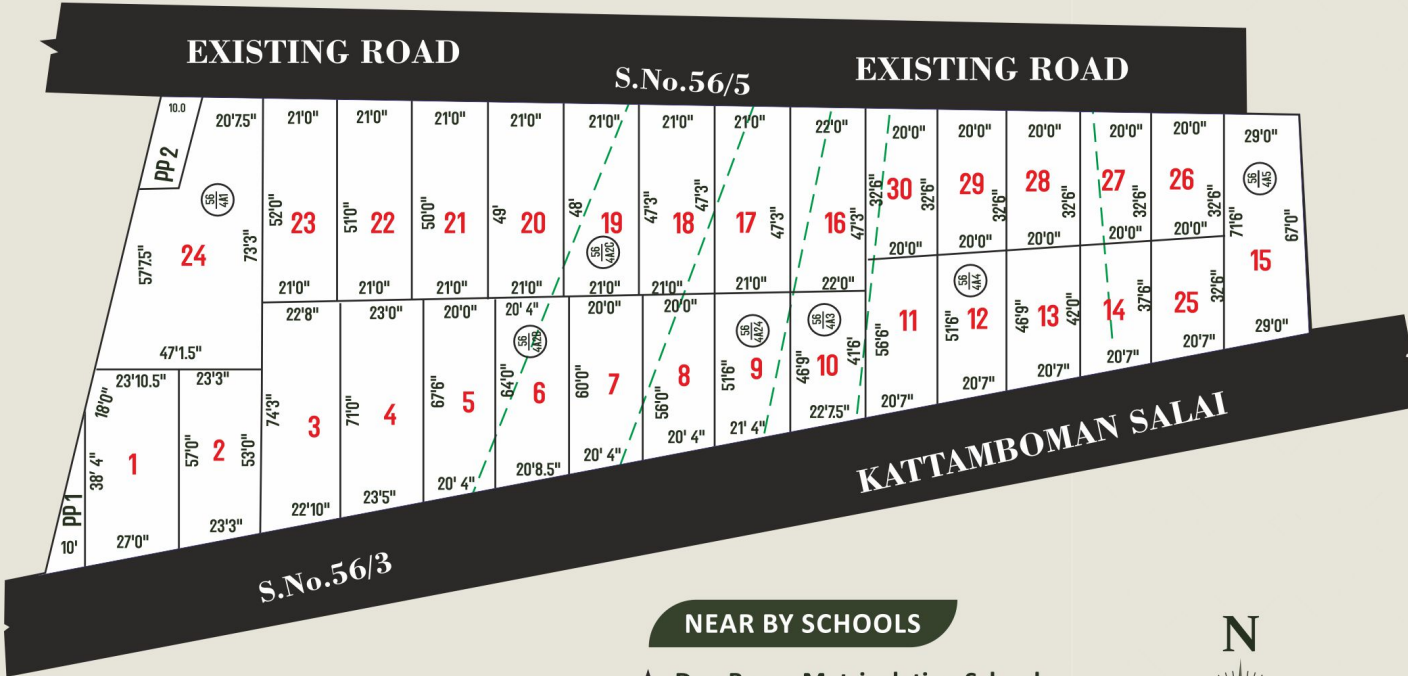

NEAR BY SCHOOLS

- ★ Don Bosco Matriculation School
- ★ The Velammal Int. School

NEAR BY COLLEGES

- ★ Sri Venkateswaraa Medical College
- ★ Vels Medical College
- ★ RMK College of Engineering & Technology

HOSPITALS

- ★ Sri Venkateswaraa Medcity
- ★ RIMS Hospital
- ★ Vels Hospital

AREA STATEMENT

PLOT NO.	SQ.FT
1	1480
2	1278
3	1649
4	1607
5	1326
6	1271
7	1169
8	1084
9	1043
10	985
11	1096
12	997
13	900
14	806
15	2700
16	1040
17	992
18	992
19	1000
20	1019
21	1040
22	1061
23	1082
24	2669
25	710
26	650
27	650
28	650
29	650
30	650
PP1	186
PP2	186

AMENITIES